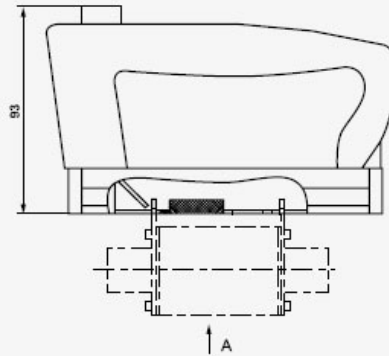

Parameter Feature Outline Curve

Table 14

Cat. No.	Models	Catching holes fuse	Rated insulation voltage(V)	Dimensions (mm) Fig.	Weight (g)
1401	NT	000-4	1000	See Figure 14.1	174

A向视图

图 14.1

INQUIRY
400-800-9662