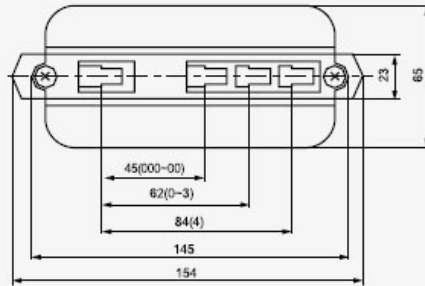

Parameter Feature Outline Curve

Table 14

Cat. No.	Models	Catching holes fuse	Rated insulation voltage(V)	Dimensions (mm) Fig.	Weight (g)
1401	NT	000-4	1000	See Figure 14.1	174

A向视图

图 14.1

INQUIRY
400-800-9662